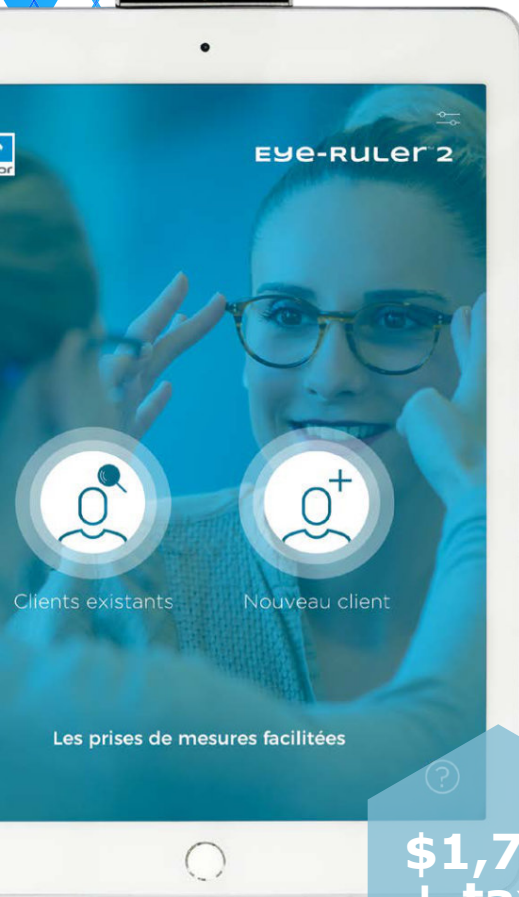

Eye-Ruler™ 2

BUILD CUSTOMER LOYALTY WITH A UNIQUE CUSTOMER EXPERIENCE!

The Eye-Ruler 2 is a magnetic camera behind your iPad that allows you to quickly and easily take patients' measurements to customize their lenses. Its intuitive, fun and simple use will aid your sales team in recommending value-added lenses.

A PERFECT FIT FOR A SATISFIED CUSTOMER!

KEEP AN ECP / PATIENT DISTANCE OF 1 METER

**\$1,795
+ taxes**
Shipping charges
not included

FAR VISION MEASUREMENTS

- Monocular PD
- Fitting heights
- Vertex distance
- Pantoscopic tilt
- Wrap angle