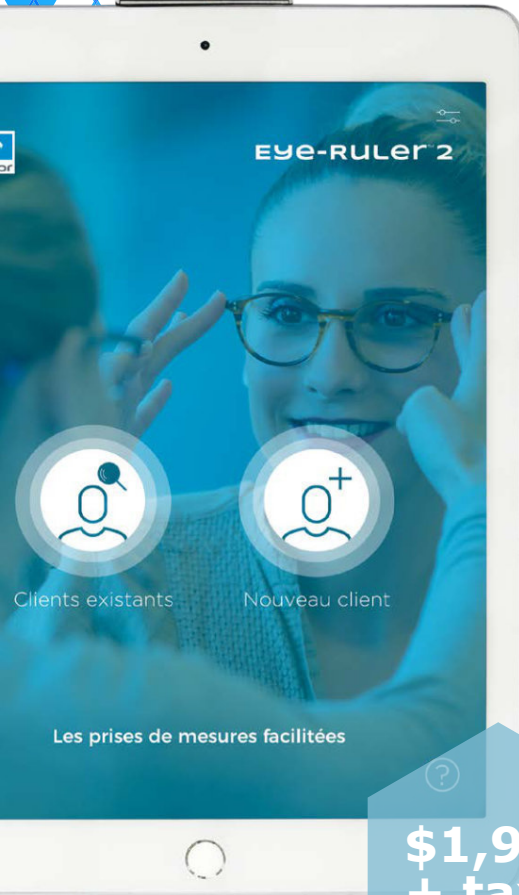

Eye-Ruler™ 2

BUILD CUSTOMER LOYALTY WITH A UNIQUE CUSTOMER EXPERIENCE!

The Eye-Ruler 2 is a magnetic camera behind your iPad that allows you to quickly and easily take patients' measurements to customize their lenses. Its intuitive, fun and simple use will aid your sales team in recommending value-added lenses.

A PERFECT FIT FOR A SATISFIED CUSTOMER!

KEEP AN ECP / PATIENT DISTANCE OF 1 METER

**\$1,995
+ taxes**
Shipping charges
not included

FAR VISION MEASUREMENTS

- Monocular PD
- Fitting heights
- Vertex distance
- Pantoscopic tilt
- Wrap angle