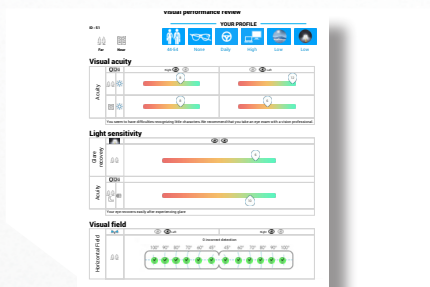

Tests combining acuity, light environment & contrast to enable optician introduce lens solution & coating.

- **Night vision:** acuity test in lower luminosity and various contrast to recommend AR coating.
- **Glare protection:** glare recovery and radial glare acuity tests help recommend polarized solution.
- **Light awareness:** test report supporting discussion on sun solutions & photochromic lens.

USE FREE STATION WITH NEW EASY STAND ALONE MODE

Optimize your workflow and productivity with additional health services helping debottleneck & optimize customer's waiting time

- **Stand alone with Smartpanel:** user-friendly interface for safe task delegation.
- **Time-saving:** text-to-speech technology available in 10 languages.
- **Easy delegation:** pre-programmed tests and user-friendly interface.
- **Connected device:** records & summarizes the patient results for you.

UNDERSTAND THE VISION PERFORMANCE WITH A USER-FRIENDLY REPORT

- Comprehensive test report with color coded assessment of customer visual condition.
- Export results to the patient's records automatically thanks to the integrated interface.