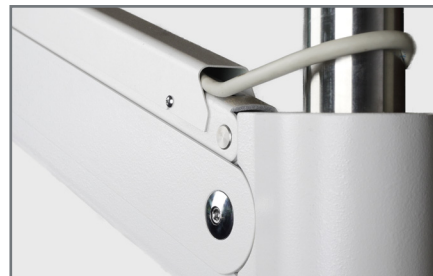

**Refractor arm "cable channel" for
corded instruments**