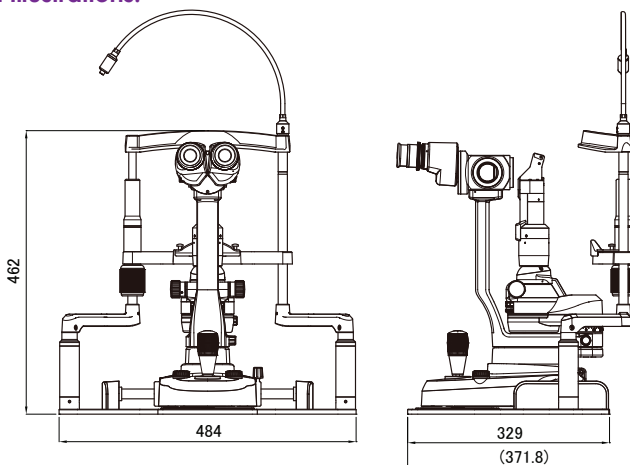

For all things Ultra:
www.MARCO.com
800.847.5274

ULTRA M4 Specifications

20 Years ago, Marco changed the boundaries of conventional slit lamp design and performance with the original Ultra Series. Today, the **Ultra M Series** introduces a new era of diagnostic empowerment. Marco has again established the latest standard in slit lamp examinations.

- Single-element, high-luminance LED illumination
- 5-power Parallel / Galilean optics
- 0-14mm continuously adjustable aperture
- Patented, built-in Background Illumination system for digital imaging
- Completely integrated (cable free) low voltage electronic system
- Expanded chin rest design for easier patient access
- Cobalt blue, Red-free, Yellow, Blue LED correction filters
- Self-contained headrest & baseplate assembly

Type Binocular Stereomicroscope	Parallel (Galilean)
Light Source	LED
Light Source Configuration	Compact/horizontal
Background Illumination	Yes
Light Filters	Blue, Red-free, Blue LED Correction
Slit Width	0-14mm continuous variable
Aperture Diaphragm Diameter (Ø)	14, 8, 5, 3, 0.3mm
Total # Power Magnifications	5 (6.3x, 10x, 16x, 25x, 40x)
Magnification Change	5 Position Rotating Drum
Eye Pieces	16x wide-field, high-eyepoint
Real Field of View (Ø)	35.9mm, 23.3mm, 14mm, 8.8mm, 5.5mm
Interpupillary Adjustment	52-82mm
Diopter Adjustment Range	(+/-) 7 diopters
Horizontal Coarse Movement	105mm
Horizontal Fine Movement	15mm
Vertical Movement	30mm
Fixation Light Source	Red LED on Flexible Arm
Large Patient Chin Rest	Yes
Chinrest Elevation	95mm
Power Supply	AC100V-240V (+/-10%)
Power Consumption	DC5V 2A
Weight	11.5Kg

Dimension Illustrations:

462mm h x 484mm w (front)
462mm h x 329mm w (side)

A complete line of custom Ultra M4 accessories are also available.